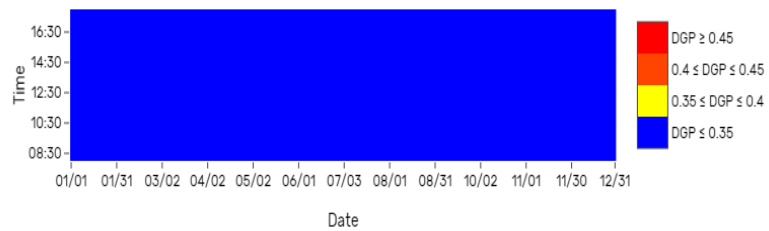

DGP yearly mapping: view 06-west_inside