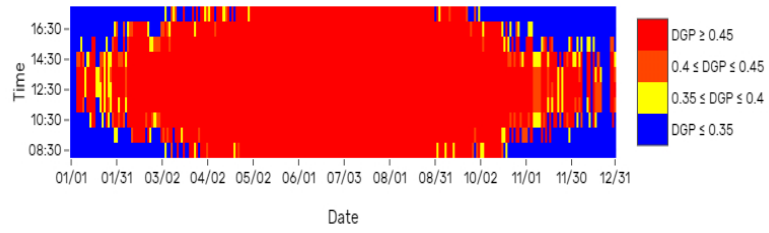

## DL-Instant Results

view name	DGP > 0.45
00-active_view	72.30 %
03-north_facade	72.53 %
05-west_facade	73.68 %
06-west_inside	0.00 %
07-south-7-inside	5.52 %

### Fisheye view: 00-active\_view

Percentage of yearly hours when DGP exceeds 0.45: 72.3 %

DGP yearly mapping: view 00-active\_view