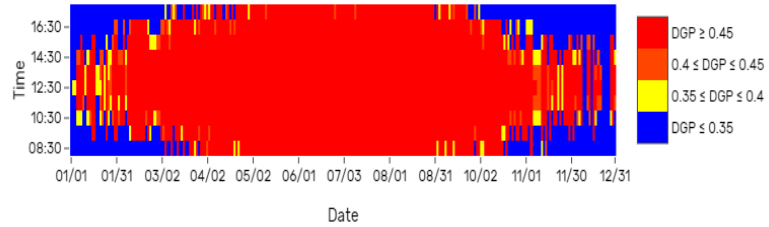

DGP yearly mapping: view 05-west_facade