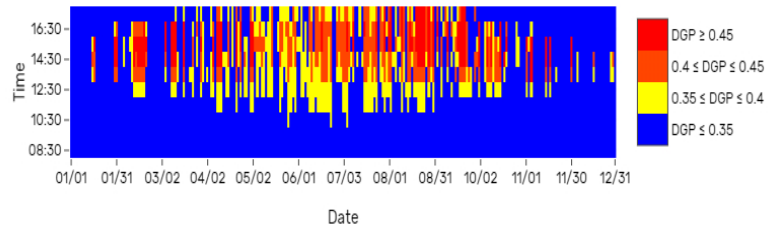

DGP yearly mapping: view 07-south-7-inside