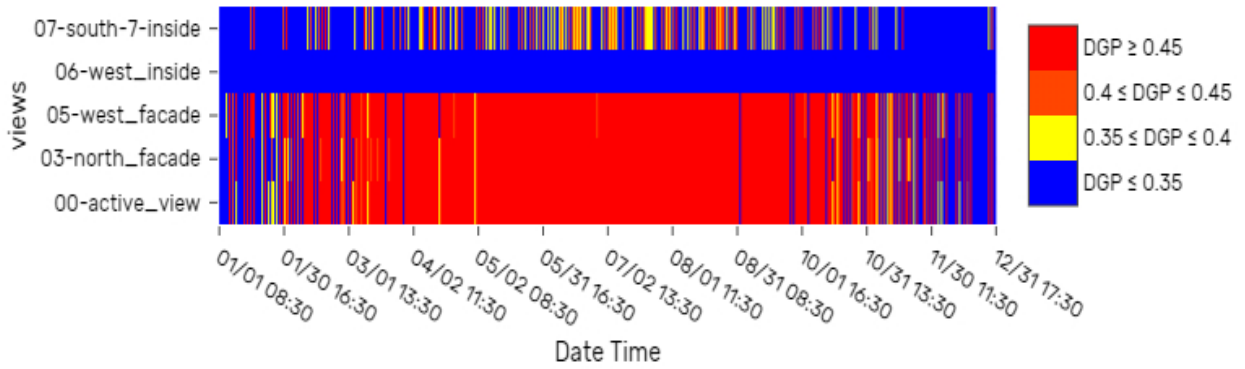

DGP yearly overview

DGP overview