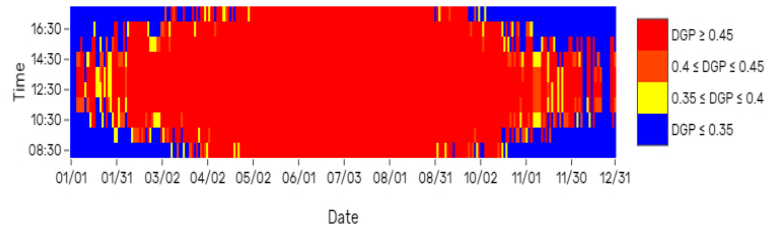

DGP yearly mapping: view 03-north_facade