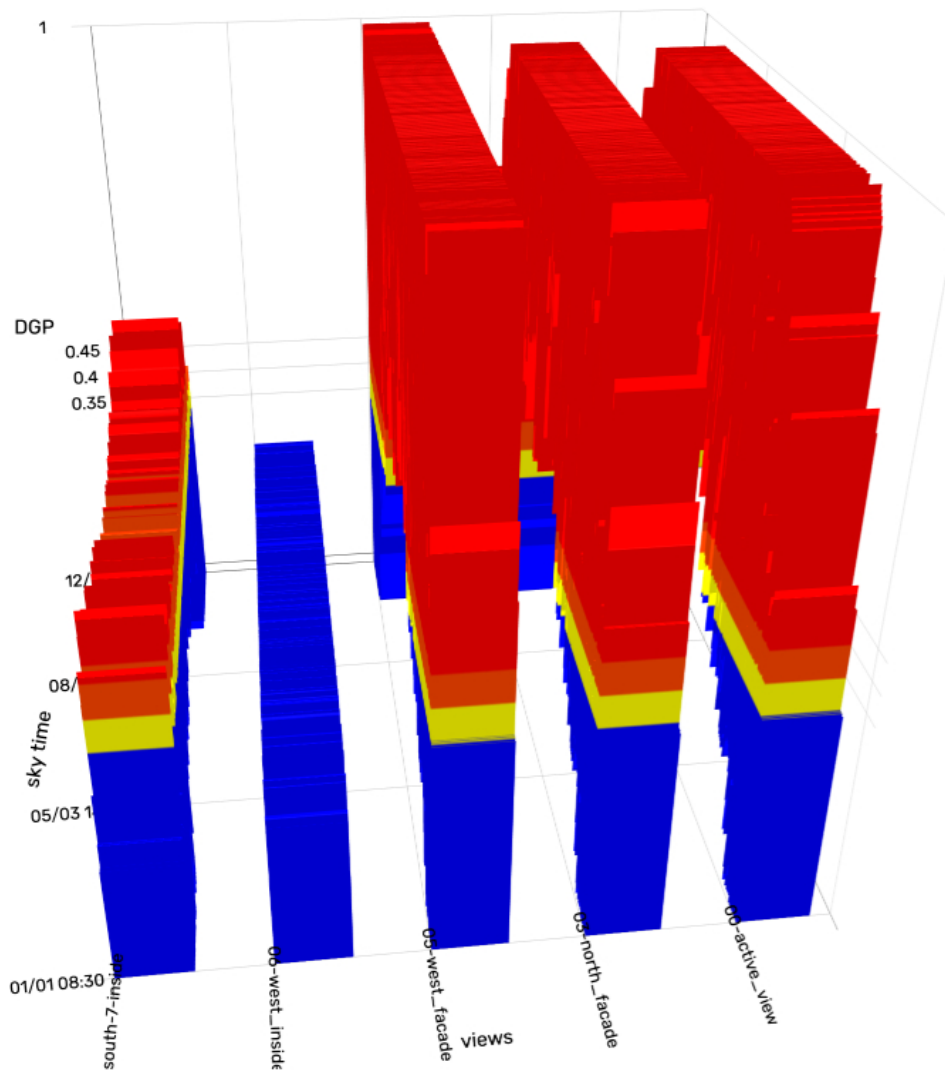

DGP yearly overview

DGP overview